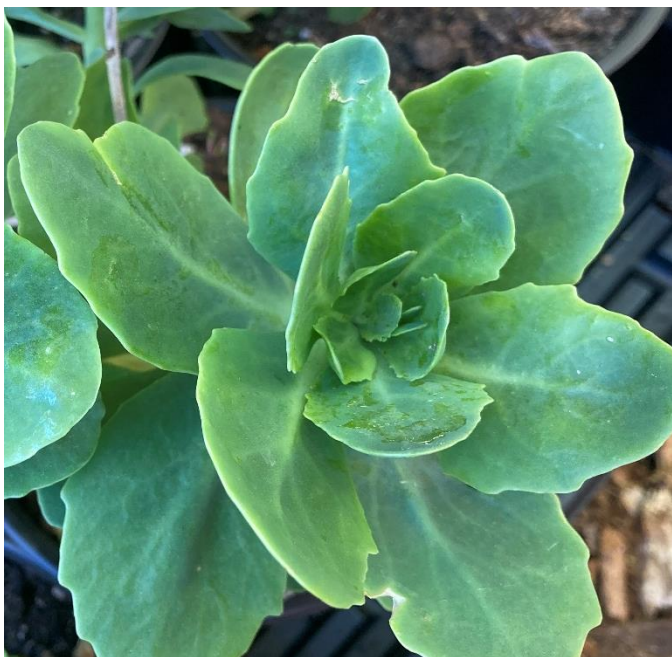

Sedums

“Live Forever” Sedum

Height: 1 ft

Light: Part Sun

Soil: average/dry

Fun Facts: Sedums are type of succulent

***Not Native**

Assorted Creeping Sedums